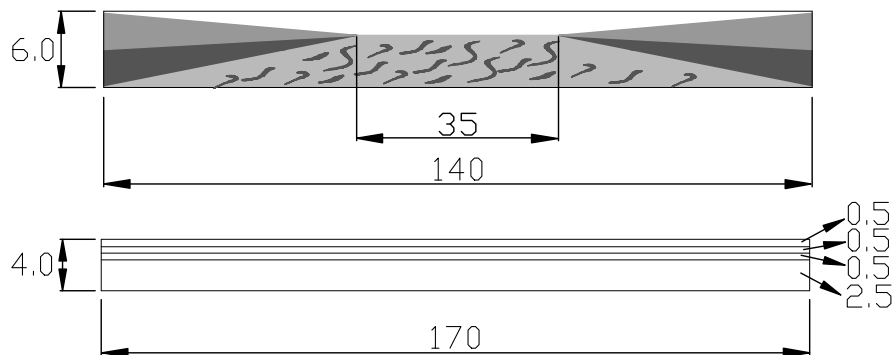

# COCKTAIL

Extruded

Product code	
Front	Temple
JUD4-0094	JUN4-0051
JUD4-0095	JUN4-0052
JUD4-0096	JUN4-0053
UD4-0097	UN4-0054
JUD4-0098	JUN4-0055
JUD4-0099	JUN4-0056

	Standard sizes	Tolerance
6.0	140*140mm	6.0 - 6.2mm 138 - 145mm 1400 - 1410mm
4.0	170*1400mm	4.0 - 4.2mm 168 - 175mm 1400 - 1410mm