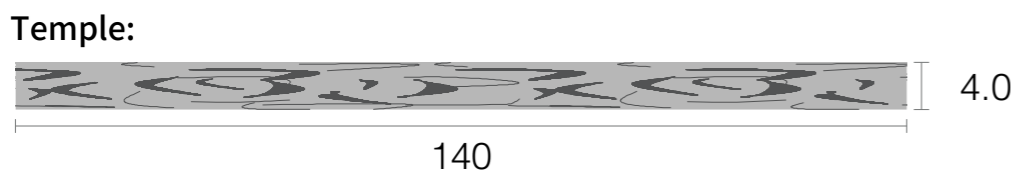

***INNER WORLD***  
***INNER WORLD-ESSN***

*Demi gradient/Demi*

*The mix of delicate line and gradient style show the visual composition of abstract and concrete, while the rhythmic extension expresses a broad and free mood.*

**INNER WORLD**

**INNER WORLD-ESSN**

UD4-0294-0299    UD4-S0294-S0299  
ED4-0013-0018    ED4-S0013-S0018

Demi gradient/Demi

## PRODUCT CODE

Front	Temple
ED4-0013	ED4-S0013
ED4-0014	ED4-S0014
ED4-0015	ED4-S0015
ED4-0016	ED4-S0016
ED4-0017	ED4-S0017
ED4-0018	ED4-S0018
<b>Thickness</b> 6.0mm(6.0-6.2mm)	<b>Thickness</b> 4.0mm(4.0-4.2mm)
<b>Standard Size</b> 140x1400mm	<b>Standard Size</b> 140x1400mm
<b>Tolerance</b> 138-145mm 1400-1410mm	<b>Tolerance</b> 138-145mm 1400-1410mm