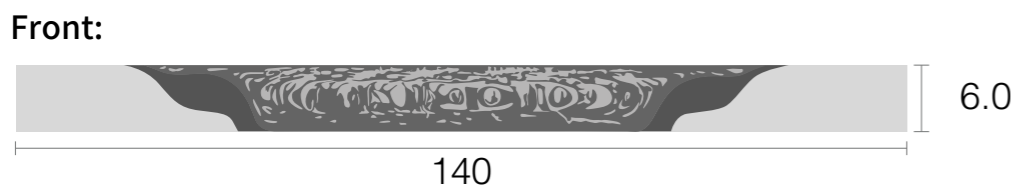

***INNER WORLD***  
***INNER WORLD-ESSN***

*Demi gradient/Demi*

*The mix of delicate line and gradient style show the visual composition of abstract and concrete, while the rhythmic extension expresses a broad and free mood.*

**INNER WORLD**

**INNER WORLD-ESSN**

UD4-0294-0299    UD4-S0294-S0299  
ED4-0013-0018    ED4-S0013-S0018

Demi gradient/Demi

# INNER WORLD-ESSN

Demi gradient/Demi

## PRODUCT CODE

Front	Temple
ED4-0013	ED4-S0013
ED4-0014	ED4-S0014
ED4-0015	ED4-S0015
ED4-0016	ED4-S0016
ED4-0017	ED4-S0017
ED4-0018	ED4-S0018
<b>Thickness</b> 6.0mm(6.0-6.2mm)	<b>Thickness</b> 4.0mm(4.0-4.2mm)
<b>Standard Size</b> 140x1400mm	<b>Standard Size</b> 140x1400mm
<b>Tolerance</b> 138-145mm 1400-1410mm	<b>Tolerance</b> 138-145mm 1400-1410mm