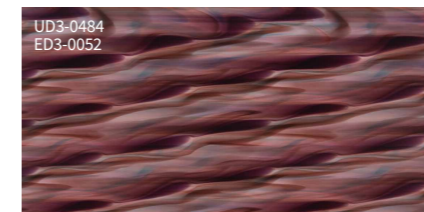

RADIANT BEAMS
RADIANT BEAMS-ESSN

Demi

Transparent colors meander through overlapping ripples, akin to the gentle sunlight reflecting on the waves, stirring vibrant ripples that paint a fluid canvas, exuding lively vitality.

RADIANT BEAMS
RADIANT BEAMS-ESSN

UD3-0480-0485 ED3-0048-0053

Demi

RADIANT BEAMS

Demi

PRODUCT CODE

Front	Temple
UD3-0480	UD3-0480
UD3-0481	UD3-0481
UD3-0482	UD3-0482
UD3-0483	UD3-0483
UD3-0484	UD3-0484
UD3-0485	UD3-0485
Thickness 6.0mm(6.0-6.2mm)	Thickness 4.0mm(4.0-4.2mm)
Standard Size 190x1400mm	Standard Size 190x1400mm
Tolerance 188-195mm 1400-1410mm	Tolerance 188-195mm 1400-1410mm