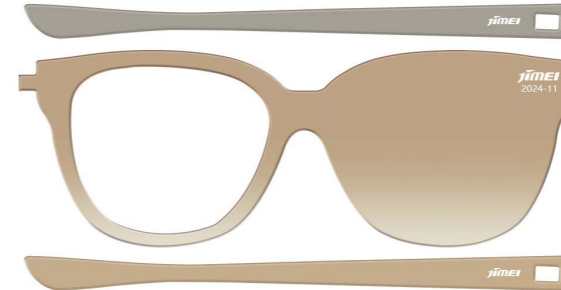

\*Acetate Renew are available in this series and are also standard products. Their product codes are prefixed with "JMS" before the Regular Acetate codes.

**Front:**

**Temple:**

UC-0349

UC-0350

UC-0351

UC-0352