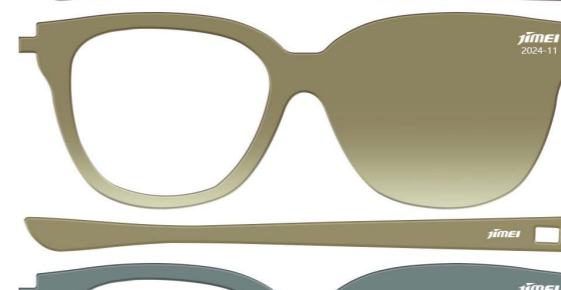

## PRODUCT CODE

Front	Temple
UC-0349	UN-0710
UC-0350	UN-0711
UC-0351	UN-0712
UC-0352	UN-0713
UC-0353	UN-0714
UC-0354	UN-0715
UC-0355	UN-0716
<b>Thickness</b> 6.0mm(6.0-6.2mm)	<b>Thickness</b> 4.0mm(4.0-4.2mm)
<b>Standard Size</b> 170x1400mm	<b>Standard Size</b> 170x1400mm
<b>Tolerance</b> 168-175mm 1400-1410mm	<b>Tolerance</b> 168-175mm 1400-1410mm

\*Acetate Renew are available in this series and are also standard products. Their product codes are prefixed with "JMS" before the Regular Acetate codes.

**Front:**

**Temple:**

UC-0349

UC-0350

UC-0351

UC-0352

UC-0353

UC-0354

UC-0355