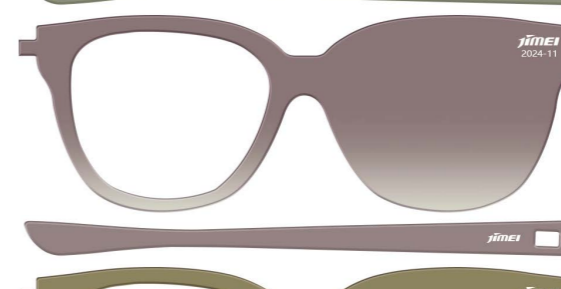

## PRODUCT CODE

Front	Temple
UC-0349	UN-0710
UC-0350	UN-0711
UC-0351	UN-0712
UC-0352	UN-0713
UC-0353	UN-0714
UC-0354	UN-0715
UC-0355	UN-0716
<b>Thickness</b> 6.0mm(6.0-6.2mm)	<b>Thickness</b> 4.0mm(4.0-4.2mm)
<b>Standard Size</b> 170x1400mm	<b>Standard Size</b> 170x1400mm
<b>Tolerance</b> 168-175mm 1400-1410mm	<b>Tolerance</b> 168-175mm 1400-1410mm

\*Acetate Renew are available in this series and are also standard products. Their product codes are prefixed with "JMS" before the Regular Acetate codes.

**Front:**

**Temple:**

UC-0349

UC-0350

UC-0351

UC-0352

UC-0353

UC-0354

UC-0355