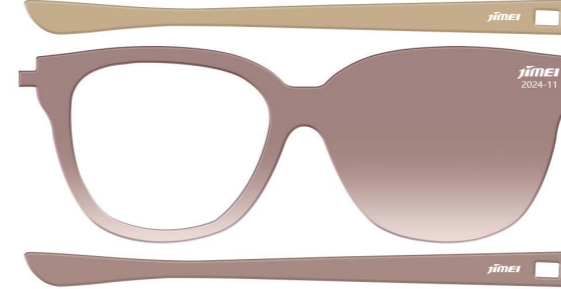

## PRODUCT CODE

Front	Temple
UC-0349	UN-0710
UC-0350	UN-0711
UC-0351	UN-0712
UC-0352	UN-0713
UC-0353	UN-0714
UC-0354	UN-0715
UC-0355	UN-0716
<b>Thickness</b> 6.0mm(6.0-6.2mm)	<b>Thickness</b> 4.0mm(4.0-4.2mm)
<b>Standard Size</b> 170x1400mm	<b>Standard Size</b> 170x1400mm
<b>Tolerance</b> 168-175mm 1400-1410mm	<b>Tolerance</b> 168-175mm 1400-1410mm

\*Acetate Renew are available in this series and are also standard products. Their product codes are prefixed with "JMS" before the Regular Acetate codes.

**Front:**

**Temple:**

UC-0349

UC-0350

UC-0351

UC-0352

UC-0353

UC-0354

UC-0355