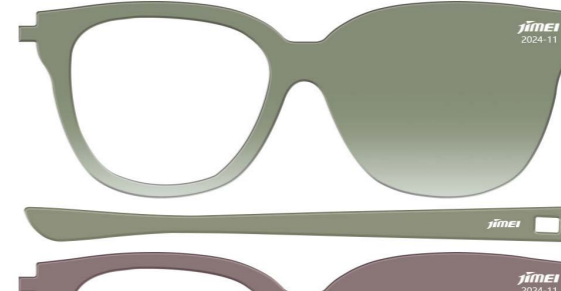

## PRODUCT CODE

Front	Temple
UC-0349	UN-0710
UC-0350	UN-0711
UC-0351	UN-0712
UC-0352	UN-0713
UC-0353	UN-0714
UC-0354	UN-0715
UC-0355	UN-0716
<b>Thickness</b> 6.0mm(6.0-6.2mm)	<b>Thickness</b> 4.0mm(4.0-4.2mm)
<b>Standard Size</b> 170x1400mm	<b>Standard Size</b> 170x1400mm
<b>Tolerance</b> 168-175mm 1400-1410mm	<b>Tolerance</b> 168-175mm 1400-1410mm

\*Acetate Renew are available in this series and are also standard products. Their product codes are prefixed with "JMS" before the Regular Acetate codes.

**Front:**

**Temple:**

UC-0349

UC-0350

UC-0351

UC-0352

UC-0353

UC-0354

UC-0355