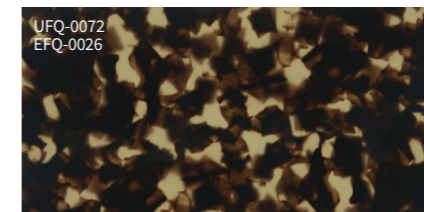

TALES OF NATURE
TALES OF NATURE-ESSN

Classical havana

Extracting the tranquil brown from the warm autumn, and blending it with the natural milky colors, forms a cozy and harmonious havana style, interpreting the charm of nature through color.

TALES OF NATURE
TALES OF NATURE-ESSN

UFQ-0072-0077 EFQ-0026-0031

Classical havana®

TALES OF NATURE-ESSN

Classical havana

PRODUCT CODE

Front	Temple
EFQ-0026	EFQ-0026
EFQ-0027	EFQ-0027
EFQ-0028	EFQ-0028
EFQ-0029	EFQ-0029
EFQ-0030	EFQ-0030
EFQ-0031	EFQ-0031
Thickness 6.0mm(6.0-6.2mm)	Thickness 4.0mm(4.0-4.2mm)
Standard Size 170x700mm	Standard Size 170x700mm
Tolerance 167-172mm 690-702mm	Tolerance 167-172mm 690-702mm