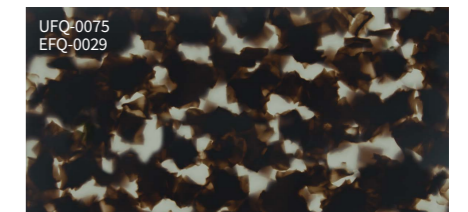

TALES OF NATURE
TALES OF NATURE-ESSN

Classical havana

Extracting the tranquil brown from the warm autumn, and blending it with the natural milky colors, forms a cozy and harmonious havana style, interpreting the charm of nature through color.

TALES OF NATURE
TALES OF NATURE-ESSN

UFQ-0072-0077 EFQ-0026-0031

Classical havana®

TALES OF NATURE-ESSN

Classical havana

PRODUCT CODE

Front	Temple
EFQ-0026	EFQ-0026
EFQ-0027	EFQ-0027
EFQ-0028	EFQ-0028
EFQ-0029	EFQ-0029
EFQ-0030	EFQ-0030
EFQ-0031	EFQ-0031
Thickness 6.0mm(6.0-6.2mm)	Thickness 4.0mm(4.0-4.2mm)
Standard Size 170x700mm	Standard Size 170x700mm
Tolerance 167-172mm 690-702mm	Tolerance 167-172mm 690-702mm