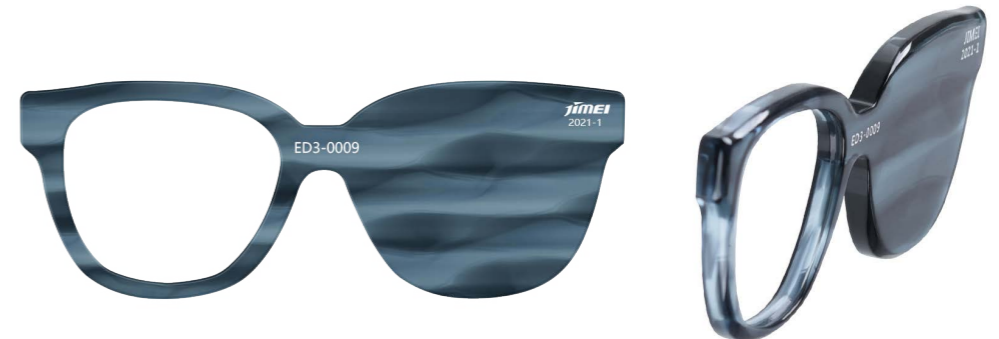

LIFE STREAM-ESSN

Extrusion

Product Code	
Front	Temple
ED3-0007	ED3-0007
ED3-0008	ED3-0008
ED3-0009	ED3-0009
ED3-0010	ED3-0010
ED3-0011	ED3-0011

	Front	Temple	Tolerance
Thickness	6.0mm	4.0mm	4.0-4.2mm 6.0-6.2mm
Standard Sizes	190x1400mm	190x1400mm	188-195mm 1400-1410mm

ED3-0007

ED3-0008

ED3-0009

ED3-0010

ED3-0011