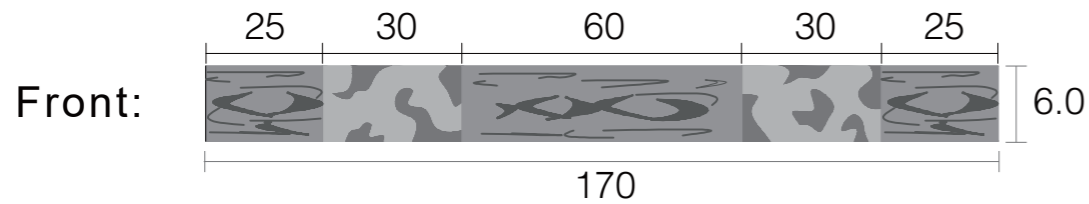

	Front	Temple	Tolerance
Thickness	6.0mm	4.0mm	4.0-4.2mm 6.0-6.2mm
Standard Sizes	170x700mm	170x700mm	167-172mm 690-702mm

UB3-0570

MUB3-0571

MUB3-0572

UB3-0573

UB3-0574