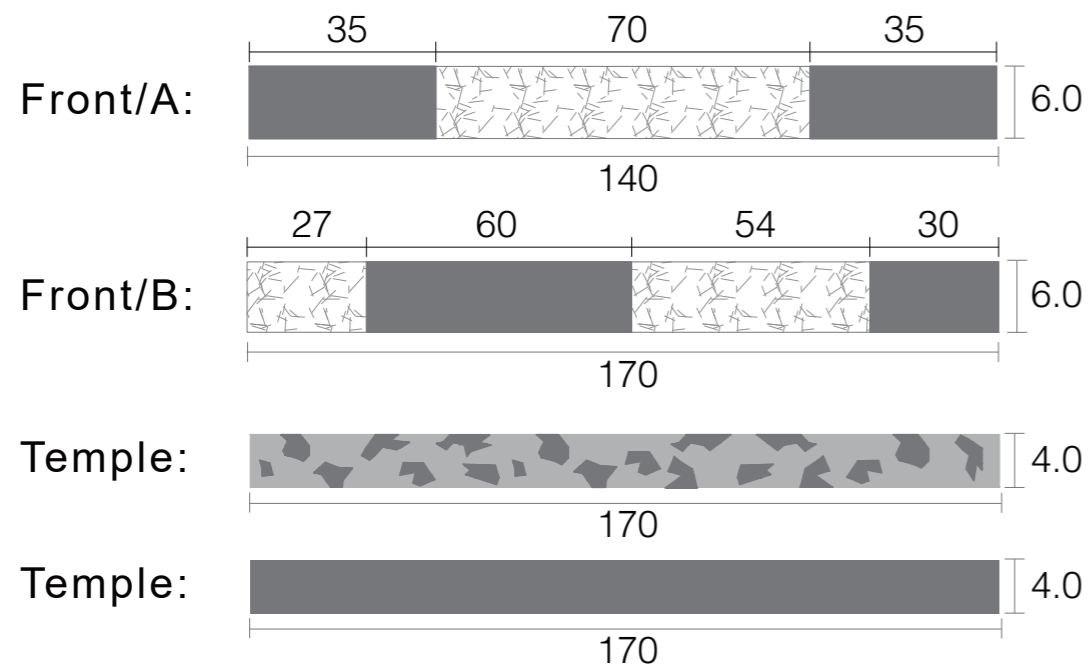

SNOW FALL

Lamination

THE BEAUTY OF WINTER

Snowflakes are like white petals, like feathers flying all over the sky, like a group of little angels are dancing.

2020 Spring Collection

SNOW FALL

Lamination

| Product Code | |
|-----------------------|------------------|
| Front | Temple |
| UB3-0558A/ UB3-0558B | UN-0519/ UQ-0064 |
| UB3-0559A/MUB3-0559B | UN-0520/UFQ-0020 |
| MUB3-0560A/MUB3-0560B | UN-0521/UFQ-0027 |
| UB3-0561A/MUB3-0561B | UN-0522/UFQ-0028 |
| UB3-0562A/MUB3-0562B | UN-0523/UFQ-0029 |
| UB3-0563A/MUB3-0563B | UN-0524/UFQ-0030 |

| | Front | Temple | Tolerance |
|----------------|------------------------|-------------------------|--|
| Thickness | 6.0mm | 4.0mm | 6.0-6.2mm 4.0-4.2mm |
| Standard Sizes | 140x700mm 170x700mm | 170x700mm 170x1400mm | 137-142mm 167-172mm 690-702mm 1400-1410mm |