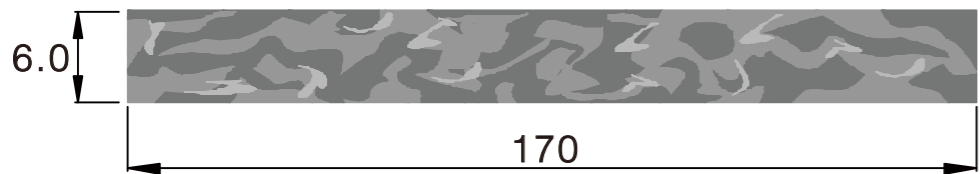

Product Code	
Front	Temple
UQ-0441	UQ-0441
UQ-0442	UQ-0442
UQ-0443	UQ-0443
UQ-0444	UQ-0444
UQ-0445	UQ-0445
MUQ-0446	MUQ-0446

	Front	Temple	Tolerance
Thickness	6.0mm	4.0mm	6.0-6.2mm 4.0-4.2mm
Standard Sizes	170x700mm	170x700mm	165-172mm 690-700mm