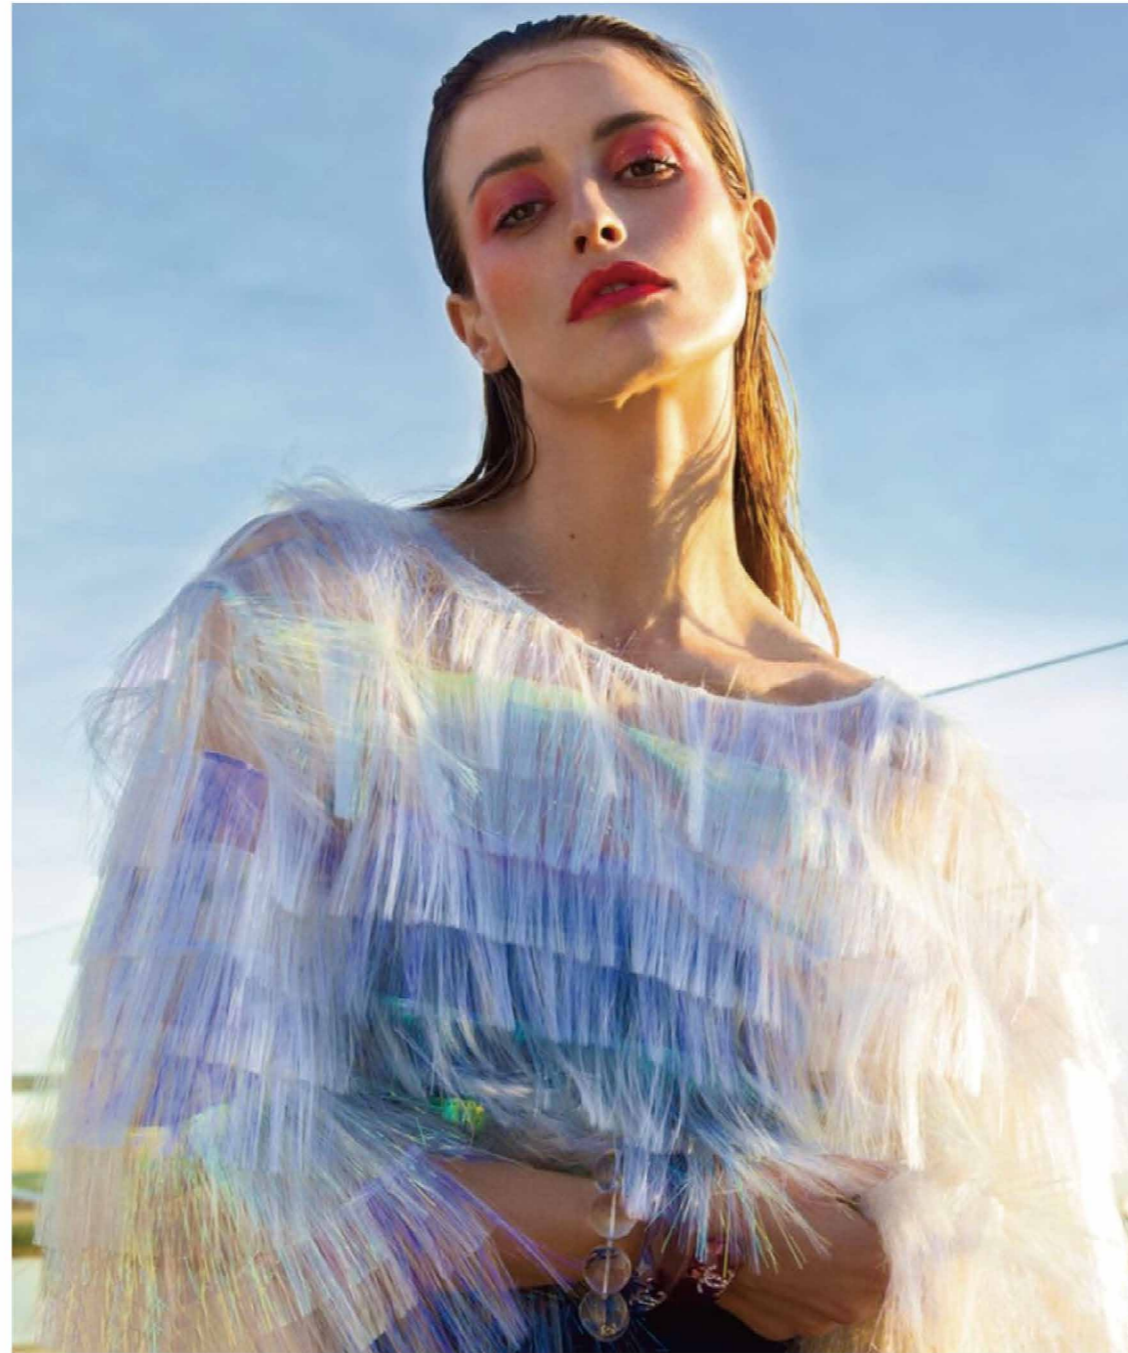

JIMEI

FLASH

Dry block

TO BE A SHINY GIRL

Stimulate the vitality of life, Let your light shine on the people around you

2019 Silmo Collection

FLASH

Dry block

Product Code	
Front	Temple
UQ-0441	UQ-0441
UQ-0442	UQ-0442
UQ-0443	UQ-0443
UQ-0444	UQ-0444
UQ-0445	UQ-0445
MUQ-0446	MUQ-0446

	Front	Temple	Tolerance
Thickness	6.0mm	4.0mm	6.0-6.2mm 4.0-4.2mm
Standard Sizes	170x700mm	170x700mm	165-172mm 690-700mm