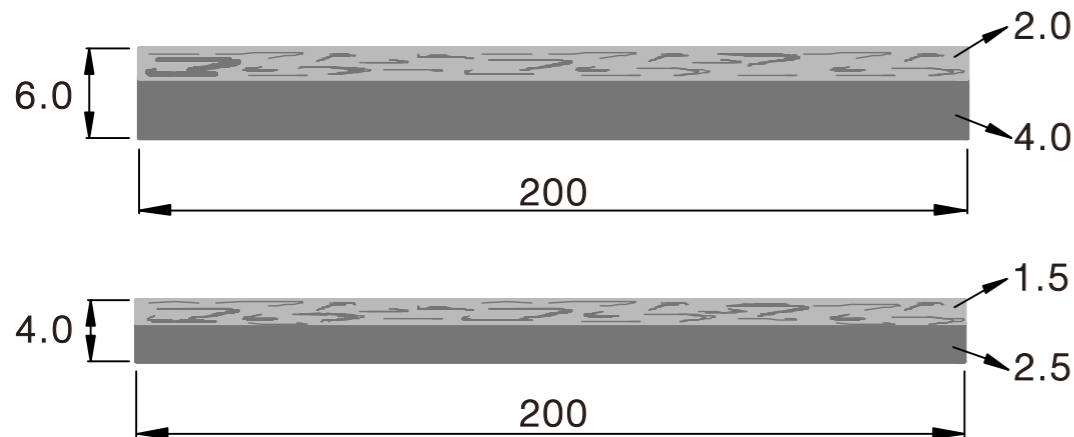

***INNER
PEACE***
Extrusion

MY OWN TIME

True peace comes from the heart, even a cup of tea is a companion.

2019 HK Collection

2019 HK Collection

INNER PEACE

Extrusion

Product Code	
Front	Temple
JUD5-0216	JUD5-0216
UD5-0217	UD5-0217
JUD5-0218	JUD5-0218
UD5-0219	UD5-0219
UD5-0220	UD5-0220
JUD5-0221	JUD5-0221

	Front	Temple	Tolerance
Thickness	6.0mm	4.0mm	4.0-4.2mm 6.0-6.2mm
Standard Sizes	200x1400mm	200x1400mm	198-205mm 1400-1410mm

JUD5-0216

UD5-0217

JUD5-0218

UD5-0219

UD5-0220

JUD5-0221