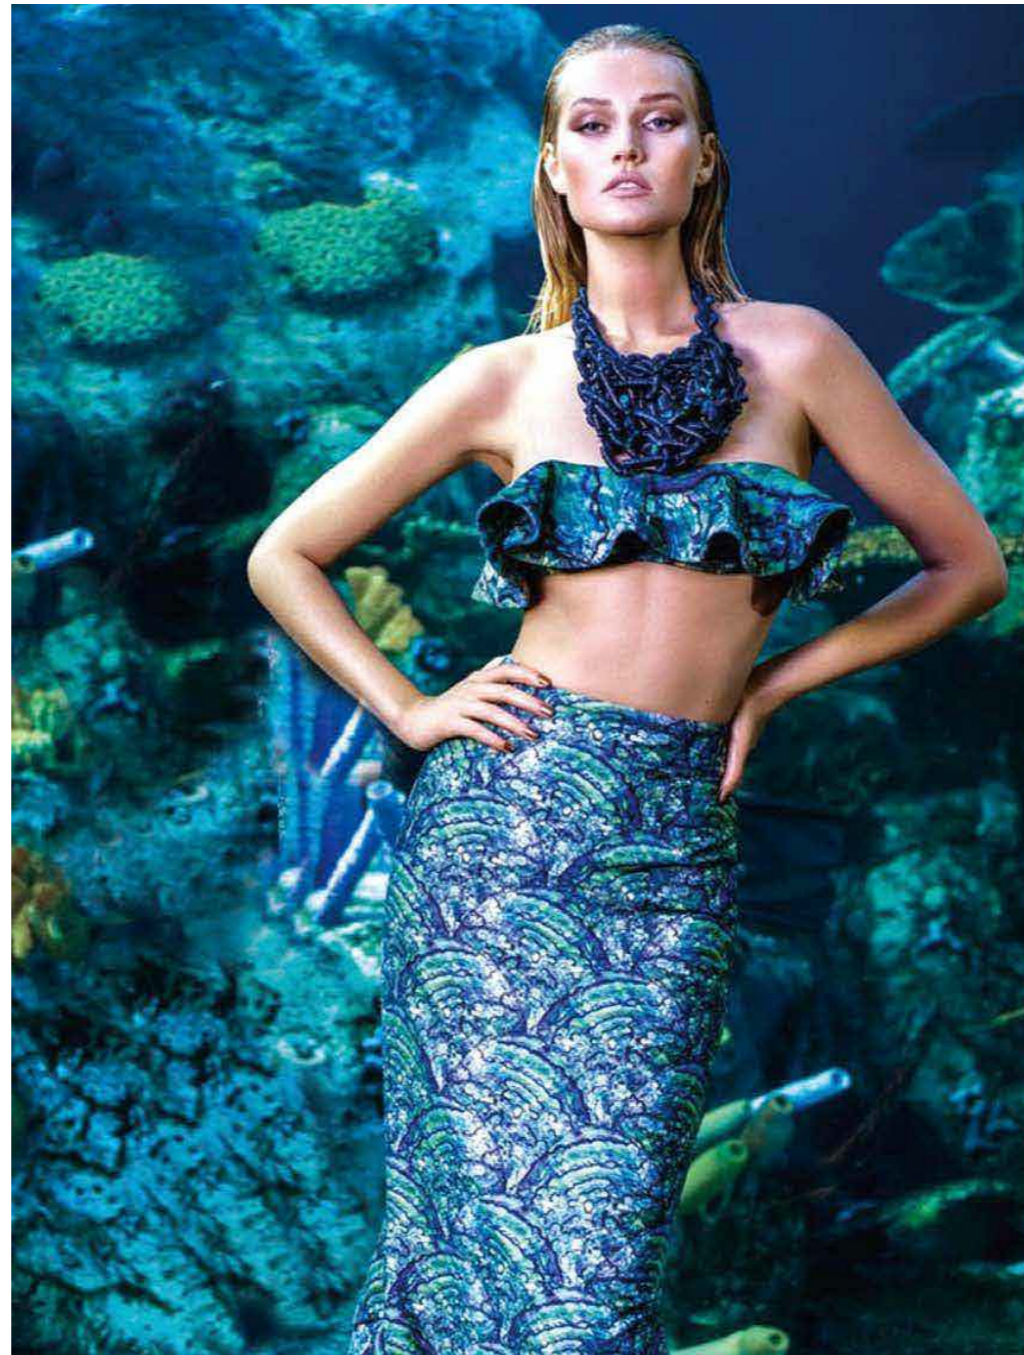

MERMAID

Lamination

MYTH AND LEGEND

In the deep sea palace, there lived a mermaid princess. Whenever she sang a song with her beautiful voice, everyone envied her.

MERMAID
Lamination

Product Code	
Front	Temple
MUB-0546	MUB-0546
MUB-0547	MUB-0547
UB-0548	UB-0548
MUB-0549	MUB-0549
MUB-0550	MUB-0550
MUB-0551	MUB-0551

	Front	Temple	Tolerance
Thickness	6.0mm	4.0mm	6.0-6.2mm 4.0-4.2mm
Standard Sizes	170x700mm	170x700mm	167-172mm 690-702mm

MUB-0546

MUB-0547

UB-0548

MUB-0549

MUB-0550

MUB-0551