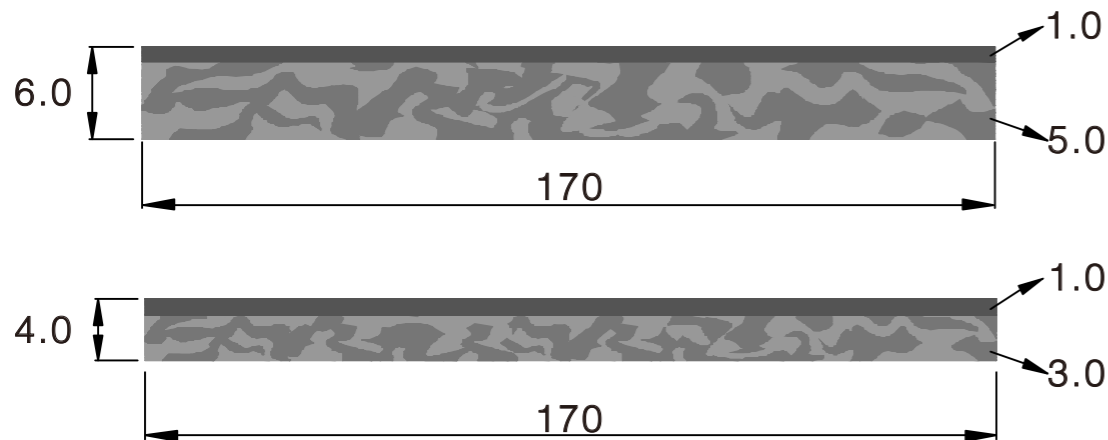

MERMAID

Lamination

MYTH AND LEGEND

In the deep sea palace, there lived a mermaid princess. Whenever she sang a song with her beautiful voice, everyone envied her.

MERMAID
Lamination

Product Code	
Front	Temple
MUB-0546	MUB-0546
MUB-0547	MUB-0547
UB-0548	UB-0548
MUB-0549	MUB-0549
MUB-0550	MUB-0550
MUB-0551	MUB-0551

	Front	Temple	Tolerance
Thickness	6.0mm	4.0mm	6.0-6.2mm 4.0-4.2mm
Standard Sizes	170x700mm	170x700mm	167-172mm 690-702mm

MUB-0546

MUB-0547

UB-0548

MUB-0549

MUB-0550

MUB-0551