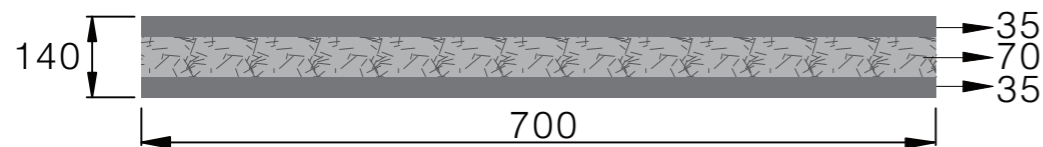

MUTUAL AFFINITY

Lamination/Dry block/
Monocolor

POSITIVE SUPPORT

Even in the most ordinary days, because of your accompany, life is no longer lonely.

MUTUAL AFFINITY

Lamination/Dry block/Monocolor

2019 HK Collection

Product Code	
Front	Temple
MUB3-0534B	UF-0300/UN-0505
UB3-0535B	UF-0301/UN-0506
UB3-0536B	UF-0302/UN-0507
MUB3-0537B	UF-0303/UN-0508
MUB3-0538B	UF-0304/UN-0509
MUB3-0539B	UF-0305/UN-0510

	Front	Temple	Tolerance
Thickness	6.0mm	4.0mm	6.0-6.2mm 4.0-4.2mm
Standard Sizes	140x700mm	170x700mm 170x1400mm	137-142mm 690-702mm 167-172mm 168-175mm 1400-1410mm