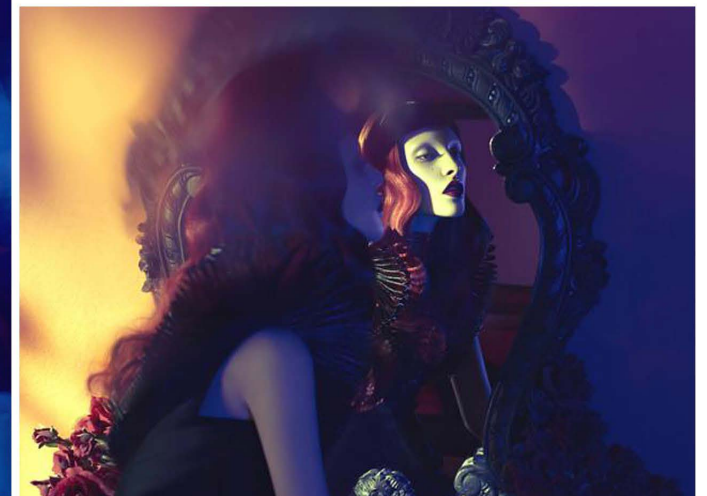

FLOWER DANCE

lamination

Charming smile
in the mood of flowery

Flower dance
Lamination

Product code	
Front	Temple
MUB3-0510A/MUB3-0510B	UF2-0261
MUB3-0511A/MUB3-0511B	UF2-0262
MUB3-0512A/ UB3-0512B	UF2-0264
MUB3-0513A/MUB3-0513B	UF2-0260
MUB3-0514A/MUB3-0514B	UF2-0263
MUB3-0515A/MUB3-0515B	UF2-0265