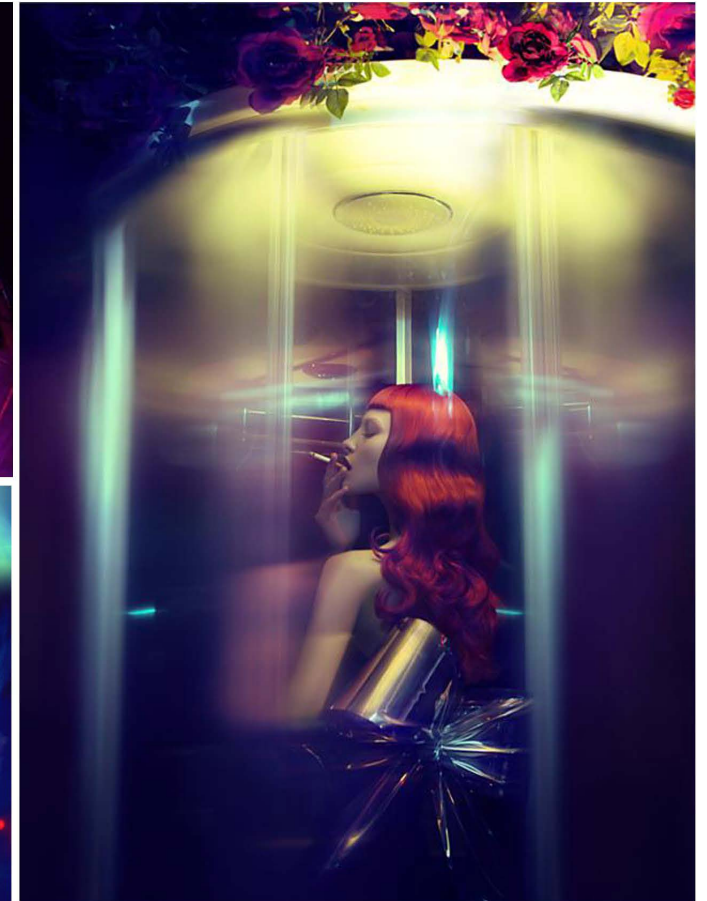

FLOWER DANCE

lamination

Charming smile
in the mood of flowery

Flower dance
Lamination

Product code	
Front	Temple
MUB3-0510A/MUB3-0510B	UF2-0261
MUB3-0511A/MUB3-0511B	UF2-0262
MUB3-0512A/ UB3-0512B	UF2-0264
MUB3-0513A/MUB3-0513B	UF2-0260
MUB3-0514A/MUB3-0514B	UF2-0263
MUB3-0515A/MUB3-0515B	UF2-0265

	Standard sizes	Tolerance
6.0	170*700mm 140*700mm	6.0-6.2mm 167-172mm 137-142mm 690-702mm
4.0	170*700mm	4.0-4.2mm 167-172mm 690-702mm

MUB3-0510A
MUB3-0510B

MUB3-0511A
MUB3-0511B

MUB3-0512A
UB3-0512B

MUB3-0513A
MUB3-0513B