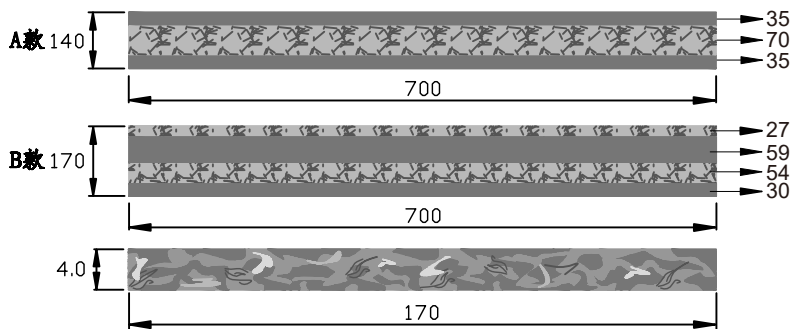

FLOWER DANCE

lamination

Charming smile
in the mood of flowery

Flower dance
Lamination

Product code	
Front	Temple
MUB3-0510A/MUB3-0510B	UF2-0261
MUB3-0511A/MUB3-0511B	UF2-0262
MUB3-0512A/ UB3-0512B	UF2-0264
MUB3-0513A/MUB3-0513B	UF2-0260
MUB3-0514A/MUB3-0514B	UF2-0263
MUB3-0515A/MUB3-0515B	UF2-0265

	Standard sizes	Tolerance
6.0	170*700mm 140*700mm	6.0-6.2mm 167-172mm 137-142mm 690-702mm
4.0	170*700mm	4.0-4.2mm 167-172mm 690-702mm

MUB3-0510A
MUB3-0510B

MUB3-0511A
MUB3-0511B

MUB3-0512A
UB3-0512B

MUB3-0513A
MUB3-0513B