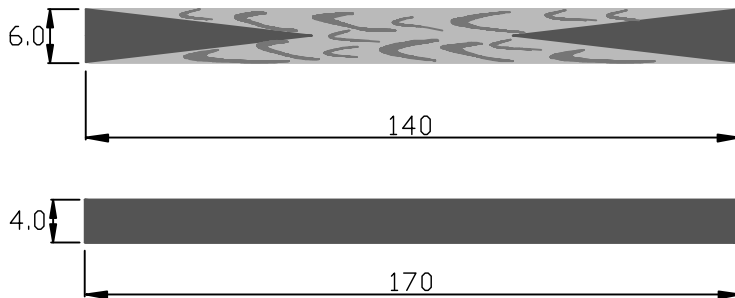

NEAR BY

extruded

emotional landscapes

gradient catchy colour palette

NEAR BY
Extruded

Product code	
Front	Temple
UD4-0154	UN-0343
JUD4-0155	JUN-0344
UD4-0156	UN-0345
UD4-0157	UN-0346
UD4-0158	UN-0347
JUD4-0159	UN-0348
UD4-0160	UN-0349
JUD4-0161	UN-0350

	Standard sizes	Tolerance
6.0	140*1400mm	6.0-6.2mm 138-145mm 1400-1410mm
4.0	170*1400mm	4.0-4.2mm 168-175mm 1400-1410mm

UD4-0154

JUD4-0155

UD4-0156

UD4-0157

UD4-0158

JUD4-0159

UD4-0160