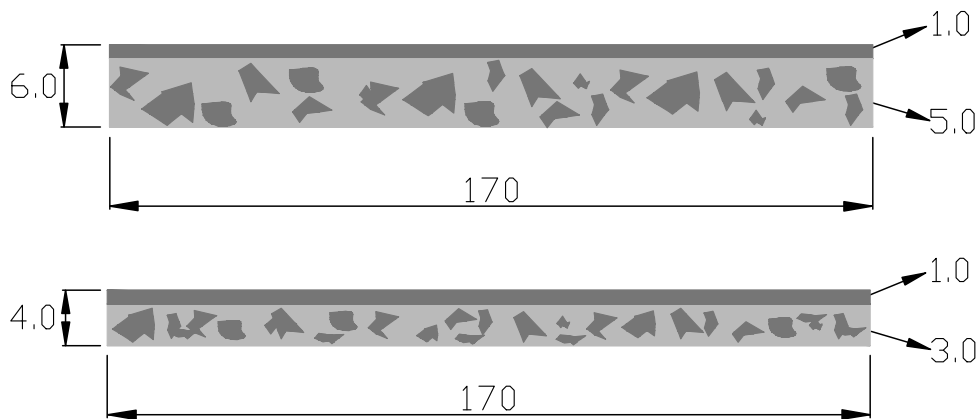

## Lock-in collection lamination

night in jazz club

# LOCK-IN

Lamination

Product code	
Front	Temple
UB-0339	UB-0339
MUB-0340	MUB-0340
UB-0341	UB-0341
UB-0342	UB-0342
UB-0343	UB-0343
MUB-0344	MUB-0344

	Standard sizes	Tolerance
6.0	170*700mm	6.0-6.2mm 167-172mm 690-702mm
4.0	170*700mm	4.0-4.2mm 167-172mm 690-702mm